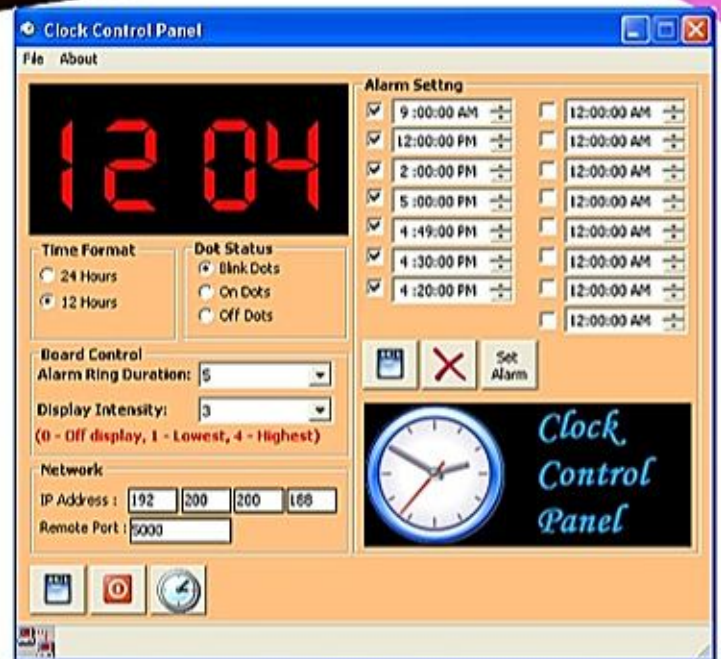

ADT Digital Clock

Real Time Digital Clock and Marathon Countdown

ADT Digital Clock

World Time Clock

Local Time Clock

Sample Model

Model: DC4-DT4-R

Model: DC4-DT6-R