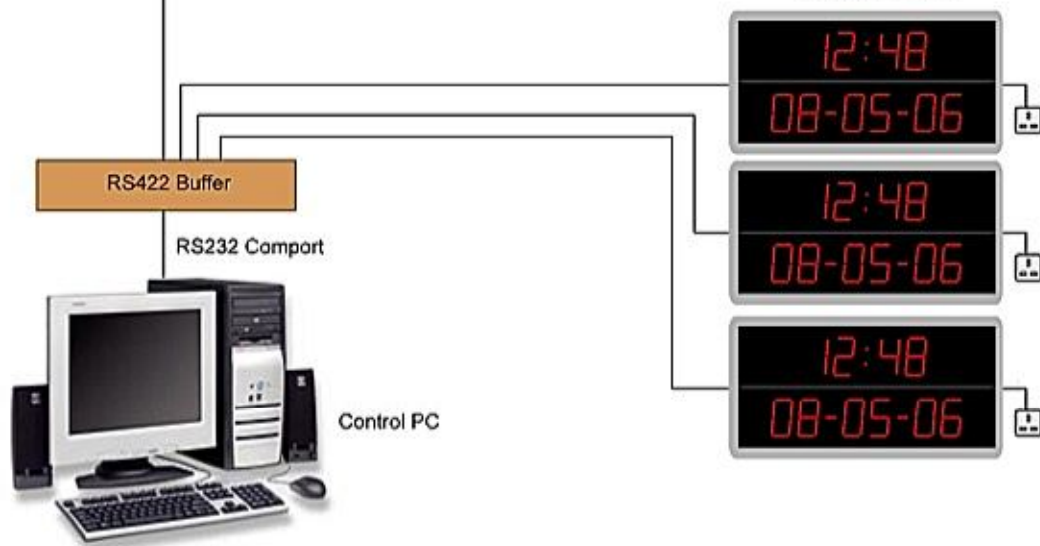

ADT Digital Clock

Real Time Digital Clock and Marathon Countdown

ADT Digital Clock

World Time Clock

Local Time Clock

Sample Model

Model: DC4-DT4-R

Model: DC4-DT6-R

Model: DC4-DT10-R

Model: DC4-DT12-R

334353-H

www.adtdisplay.com

CERT NO: 16887